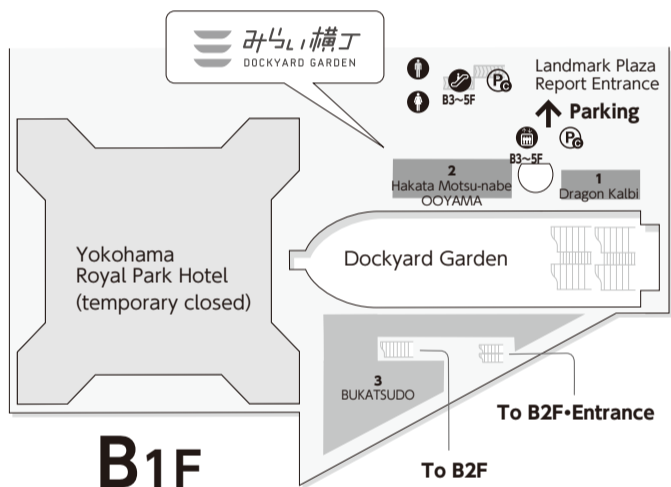

B1F

3	BUKATSUDO Shared space	045-681-2880