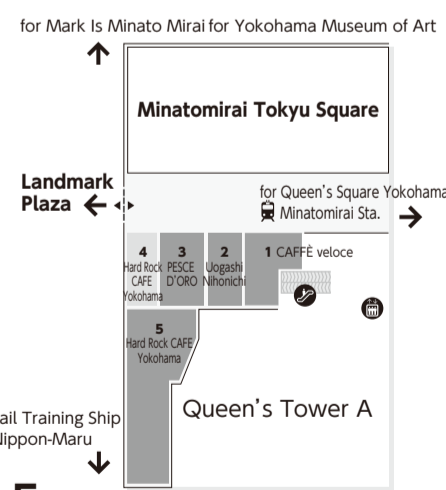

1F

1	CAFFÉ veloce Cafe	045-682-0550
2	Uogashi Nihonichi Standing sushi bar	045-264-8728
3	PESCE D'ORO Italian restaurant	045-682-5635
4	Hard Rock CAFE Yokohama Original goods sale	045-682-5625
5	Hard Rock CAFE Yokohama American restaurant & bar	045-682-5626