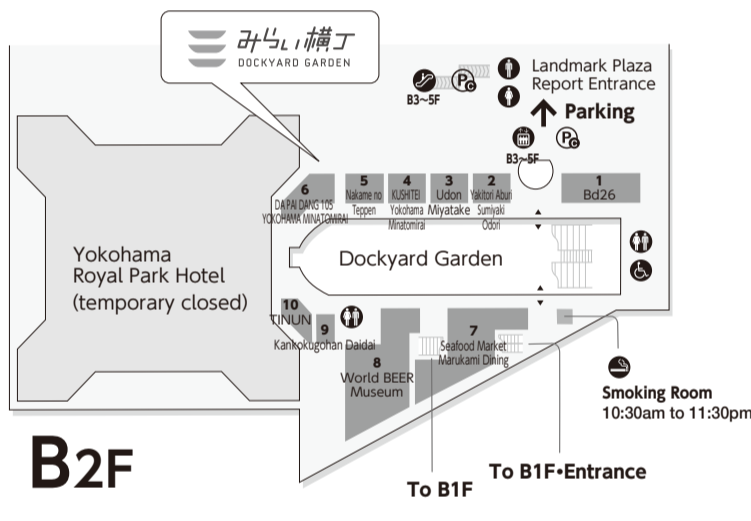

B2F

B1F

1	Dragon Kalbi BBQ restaurant	045-222-5529
2	Hakata Motsu-nabe Ooyama Beef organ meat hotpot	045-228-8488

B2F

1	Bd26 Italian	045-222-5670
2	Yakitori Aburi Sumiyaki Odori Charcoal flame grill, yakitori & chicken specialties	045-650-1261
3	Udon Miyatake Udon izakaya	045-227-6200
4	KUSHITEI Yokohama Minatomirai Deep fried skewers	045-319-4824
5	Nakame no Teppen Robata	045-319-6625
6	DA PAI DANG 105 YOKOHAMA MINATOMIRAI Taiwan street foods	045-232-4850
7	Seafood Market Marukami Dining Kaisen shokudou & youshoku	045-263-9303
8	World BEER Museum World beer bar & restaurant	045-664-2988
9	Kankokugohan Daidai Korean foods	045-227-8577
10	TINUN Thailand foods	045-228-7407

Queen's Tower A

4F

1	H'T Minatomirai Shared office	0120-836-039

3F

1	Conde House Yokohama Furniture	045-682-5588
2	YOKOHAMA SIMMONS GALLERY Bedding, furniture, interior	080-6537-5776
3	Four Sis & Co. Rental wedding dresses	045-680-0300
4	H'T MINATOMIRAI THE GARDEN Shared office	0120-836-039