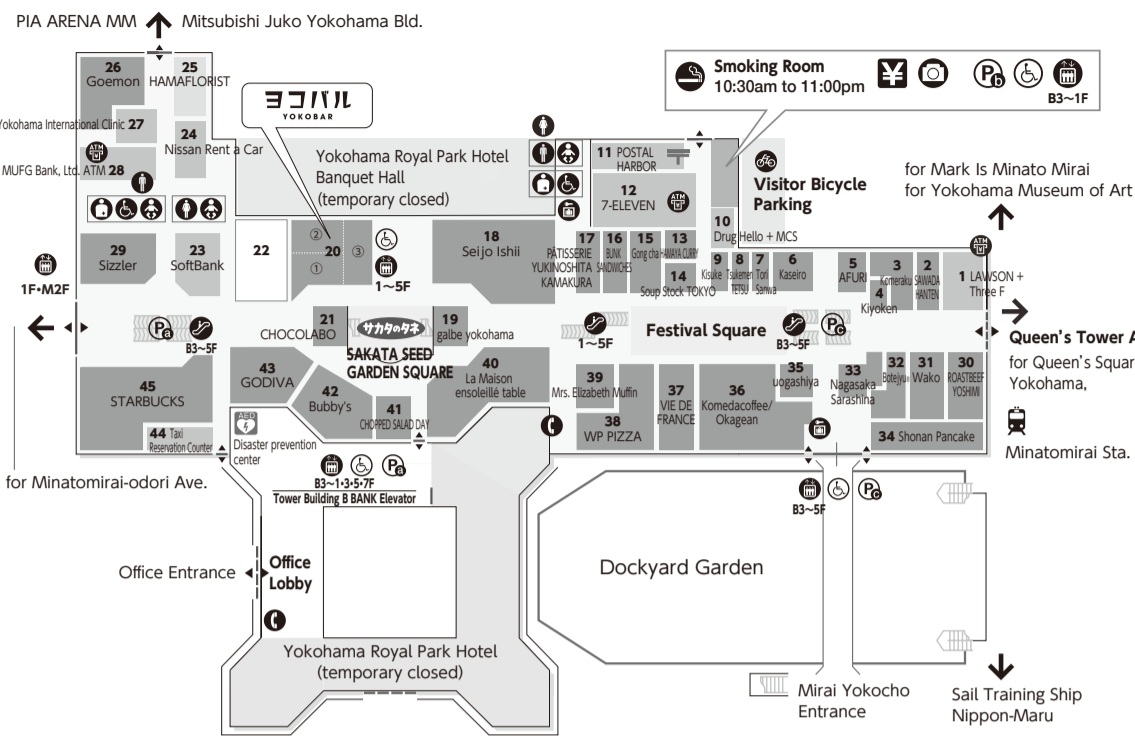

- Shop
- Service
- Cafe, Restaurant, Food

11	POSTAL HARBOR Post office	045-222-5110
12	7-ELEVEN Convenience store	045-222-5711
13	HAMAYA CURRY Curry specialty store	045-264-8163
14	Soup Stock TOKYO Deli	045-224-6855
15	Gong cha Tea cafe	045-323-9870
16	BUNK SANDWICHES Sandwiches cafe	045-228-8167
17	PÂTISSERIE YUKINOSHITA KAMAKURA Sweets	045-319-4800
18	Seijo Ishii Super market	045-227-9744
19	galbe yokohama Bake shop	045-900-4812
20	① MALLORY PORK STEAK MINATOMIRAI Pork Steak	045-307-3077
20	② OTRA CASALINA Spanish bar	045-307-3070
20	③ NIHONBUDOKAN Bistro	045-228-7610
21	CHOCOLABO Chocolates, cookies	045-507-8648
22	Coming Soon	
23	SoftBank Mobile	045-264-9277
24	Nissan Rent a Car Rent a car	045-227-8523
25	HAMAFLOREST Flower shop	045-225-0007
26	Goemon Spaghetti	045-222-5197

27	Yokohama International Clinic General medicine	045-224-2111
28	MUFG Bank, Ltd. ATM ATM	
29	Sizzler American restaurant	045-222-5316
30	ROASTBEEF YOSHIMI Western food & cafe	045-228-8008
31	Wako Pork cutlet	045-222-5124
32	Botejyu® Okonomiyaki	045-222-5122
33	Nagasaka Sarashina Buckwheat noodles	045-232-4578
34	Shonan Pancake Pancake cafe & restaurant	045-222-7761
35	sushi ramen uogashiya Hand-rolled sushi & Chinese noodles	045-306-5367
36	Komedacoffee/Okagean Coffee shop	045-777-5577
37	VIE DE FRANCE Bakery cafe	045-222-5116
38	WP PIZZA Pizza, salad & sandwiches	045-228-9396
39	Mrs. Elizabeth Muffin Muffins	045-222-5115
40	La Maison ensoleillé table Cafe & restaurant	045-226-5839
41	CHOPPED SALAD DAY Chopped salad	045-305-6579
42	Bubby's American cafe & restaurant	045-681-0306
43	GODIVA Chocolates	045-222-5168
44	Taxi Reservation Counter Taxi reservation	045-224-1234
45	STARBUCKS Coffee store	045-225-0317

1F

1	LAWSON + Three F Convenience store	045-222-5130
2	SAWADA HANTEN Chinese cuisine	045-264-6606
3	Komeraku Create bowl of rice & soup	045-640-5088
4	Kiyoken Chinese boxed lunches	045-222-5172
5	AFURI Ramen	045-307-0787
6	Kaseiro Dim sum	045-222-5132
7	Tori Sanwa Cock food	045-263-8180
8	Tsukemen TETSU Noodle	045-670-7877
9	Kisuke Beef tongue barbecue house	045-228-7835
10	Drug Hello + MCS Drug store	045-222-5140