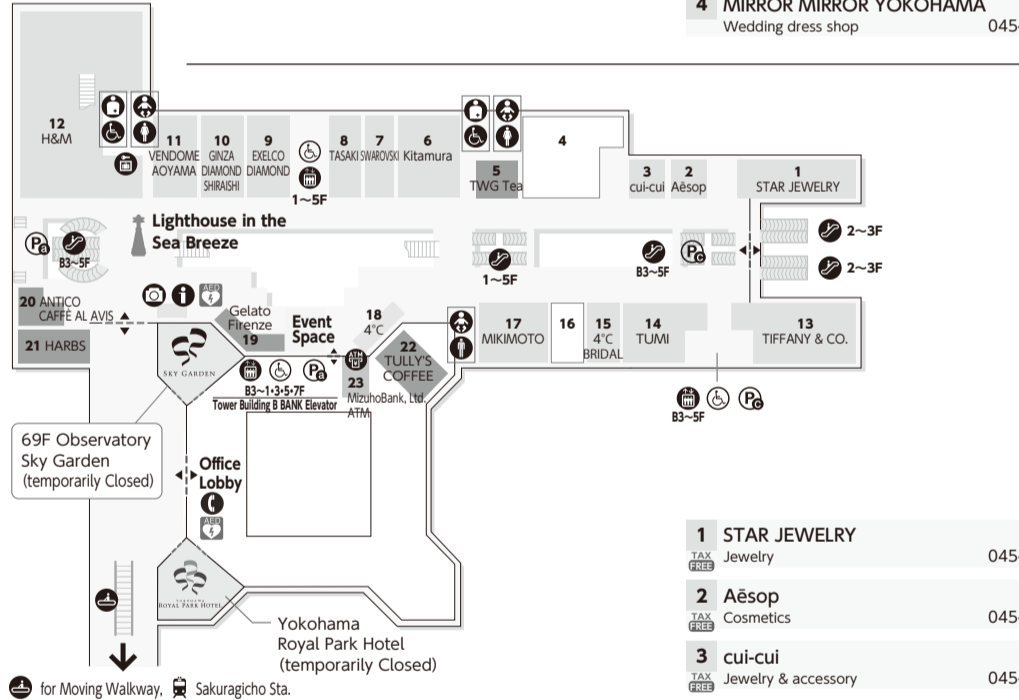

3F

- 4 Coming Soon
- 5 TWG Tea
  Tea specialty store 045-681-1837
- 6 Kitamura
  Ladies' & men's bags 045-222-5376
- 7 SWAROVSKI
  Jewelry 045-222-5405
- 8 TASAKI
  Jewelry 045-222-5410
- 9 EXELCO DIAMOND
  Jewelry 045-227-8286
- 10 GINZA DIAMOND SHIRAISHI
  Jewelry 045-227-8277
- 11 VENDOME AOYAMA
  Jewelry 045-222-5320
- 12 H&M
  Fashion <https://www2.hm.com/ja_jp/customer-service.html> (Customer service)
- 13 TIFFANY & CO.
  Jewelry 045-222-5145

- 14 TUMI
  Bags, luggage & leather goods 045-305-4560
- 15 4C BRIDAL
  Jewelry 045-651-2781
- 16 Coming Soon
- 17 MIKIMOTO
  Jewelry 045-222-5155
- 18 4C
  Jewelry 045-641-5721
- 19 Gelato Firenze
  Italian gelato 045-650-6050
- 20 ANTICO CAFFÈ AL AVIS
  Cafe 045-263-6969
- 21 HARBS
  Fresh cake & cafe 045-263-9027
- 22 TULLY'S COFFEE
  Specialty coffee store 045-226-1181
- 23 Mizuho Bank, Ltd. ATM
  ATM