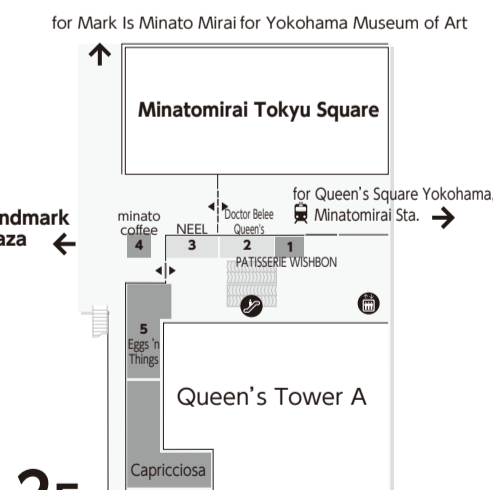

Queen's Tower A

4F

- | | | |
|----------|----------------------------------|--------------|
| 1 | H'T Minatomirai
Shared office | 0120-836-039 |
|----------|----------------------------------|--------------|

3F

- | | | |
|----------|--|---------------|
| 1 | Conde House Yokohama
Furniture | 045-682-5588 |
| 2 | YOKOHAMA SIMMONS GALLERY
Bedding, furniture, interior | 080-6537-5776 |
| 3 | Four Sis & Co.
Rental wedding dresses | 045-680-0300 |
| 4 | H'T MINATOMIRAI THE GARDEN
Shared office | 0120-836-039 |