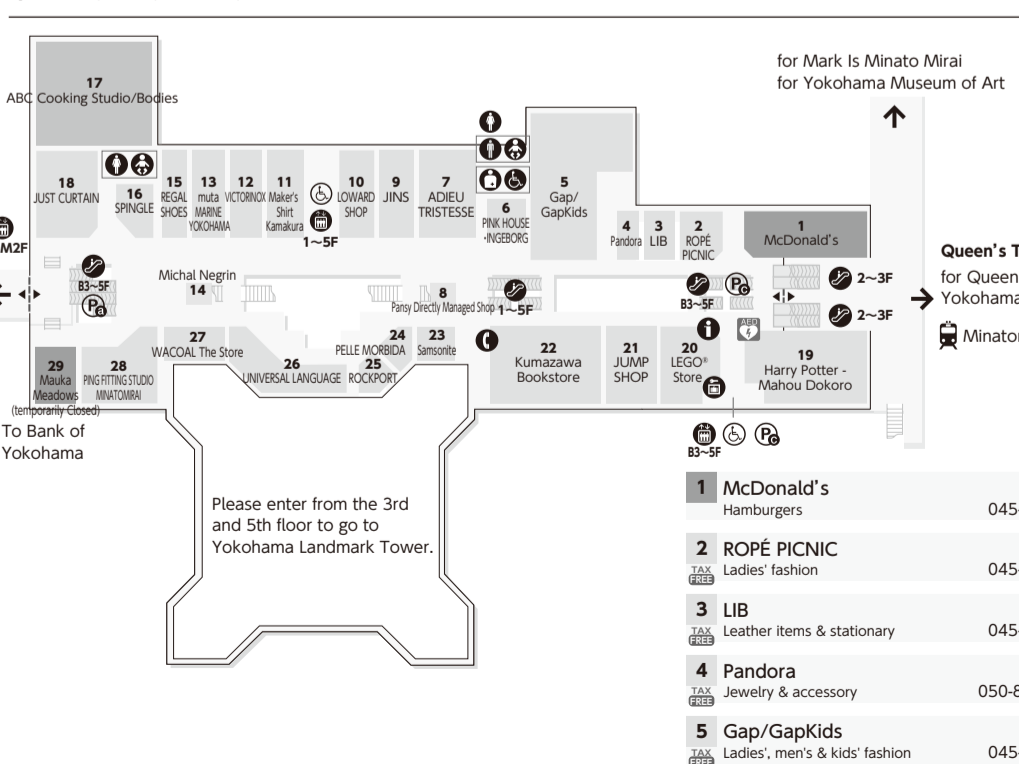

2F

- 6 PINK HOUSE+INGEBORG
  Ladies' fashion 045-264-7678
- 7 ADIEU TRISTESSE
  Ladies' fashion 045-222-5236
- 8 Pansy Directly Managed Shop
  Shoes 045-212-1680
- 9 JINS
  Glasses 045-225-6515
- 10 LOWARD SHOP
  Bags-leather goods-travel items 080-6339-1507
- 11 Maker's Shirt Kamakura
  Men's & ladies' original shirt 045-222-5442
- 12 VICTORINOX
  Import goods 045-222-5255
- 13 muta MARINE YOKOHAMA temporarily Closed (~3/2)
  Marine apparel goods & golf apparel goods 045-319-4682
- 14 Michal Negrin
  Accessories & goods 045-228-8440
- 15 REGAL SHOES
  Ladies' & men's shoes 045-222-5244
- 16 SPINGLE
  Fashion goods, shoes 045-319-6560
- 17 ABC Cooking Studio/Bodies
  Cooking school & fitness gym (Bodies) 050-1753-3955 045-306-9086

- 18 JUST CURTAIN
  Windowtreatment & curtain 045-232-4625
- 19 Harry Potter - Mahou Dokoro
  Interior, miscellaneous goods 045-306-9667
- 20 LEGO® Store
  Toy & house ware 045-670-0505
- 21 JUMP SHOP
  Character goods 045-222-5454
- 22 Kumazawa Bookstore
  Books & stationary 045-683-1021
- 23 Samsonite
  Suitcases & business bags 045-222-5470
- 24 PELLE MORBIDA
  Bag, leather items 045-211-6869
- 25 ROCKPORT
  Men's shoes, ladies' shoes 080-2180-7989
- 26 UNIVERSAL LANGUAGE
  Women's & men's fashion 045-640-1775
- 27 WACOAL The Store
  Lingerie 045-222-5204
- 28 PING FITTING STUDIO MINATOMIRAI
  Golf equipment store 050-2018-7750
- 29 Mauka Meadows temporarily Closed (~3/24)
  Cafe 045-222-5225

LANDMARK PLAZA Queen's Tower A
Business hours ※Some business hours differ

• Shopping 11:00am to 8:00pm
• Cafe & Restaurants 11:00am to 10:00pm
"Mirai Yokocho" 11:00am to 11:00pm

Address Minatomirai 2-2-1, Nishi-ku, Yokohama, 220-0012
Inquiries concerning LANDMARK PLAZA Tel. 045-222-5015 (11:00am to 8:00pm)
<https://www.yokohama-landmark.jp>

※ Guide content may change without notice.
※ Business hours are subject to change. Please contact stores directly for the latest information.